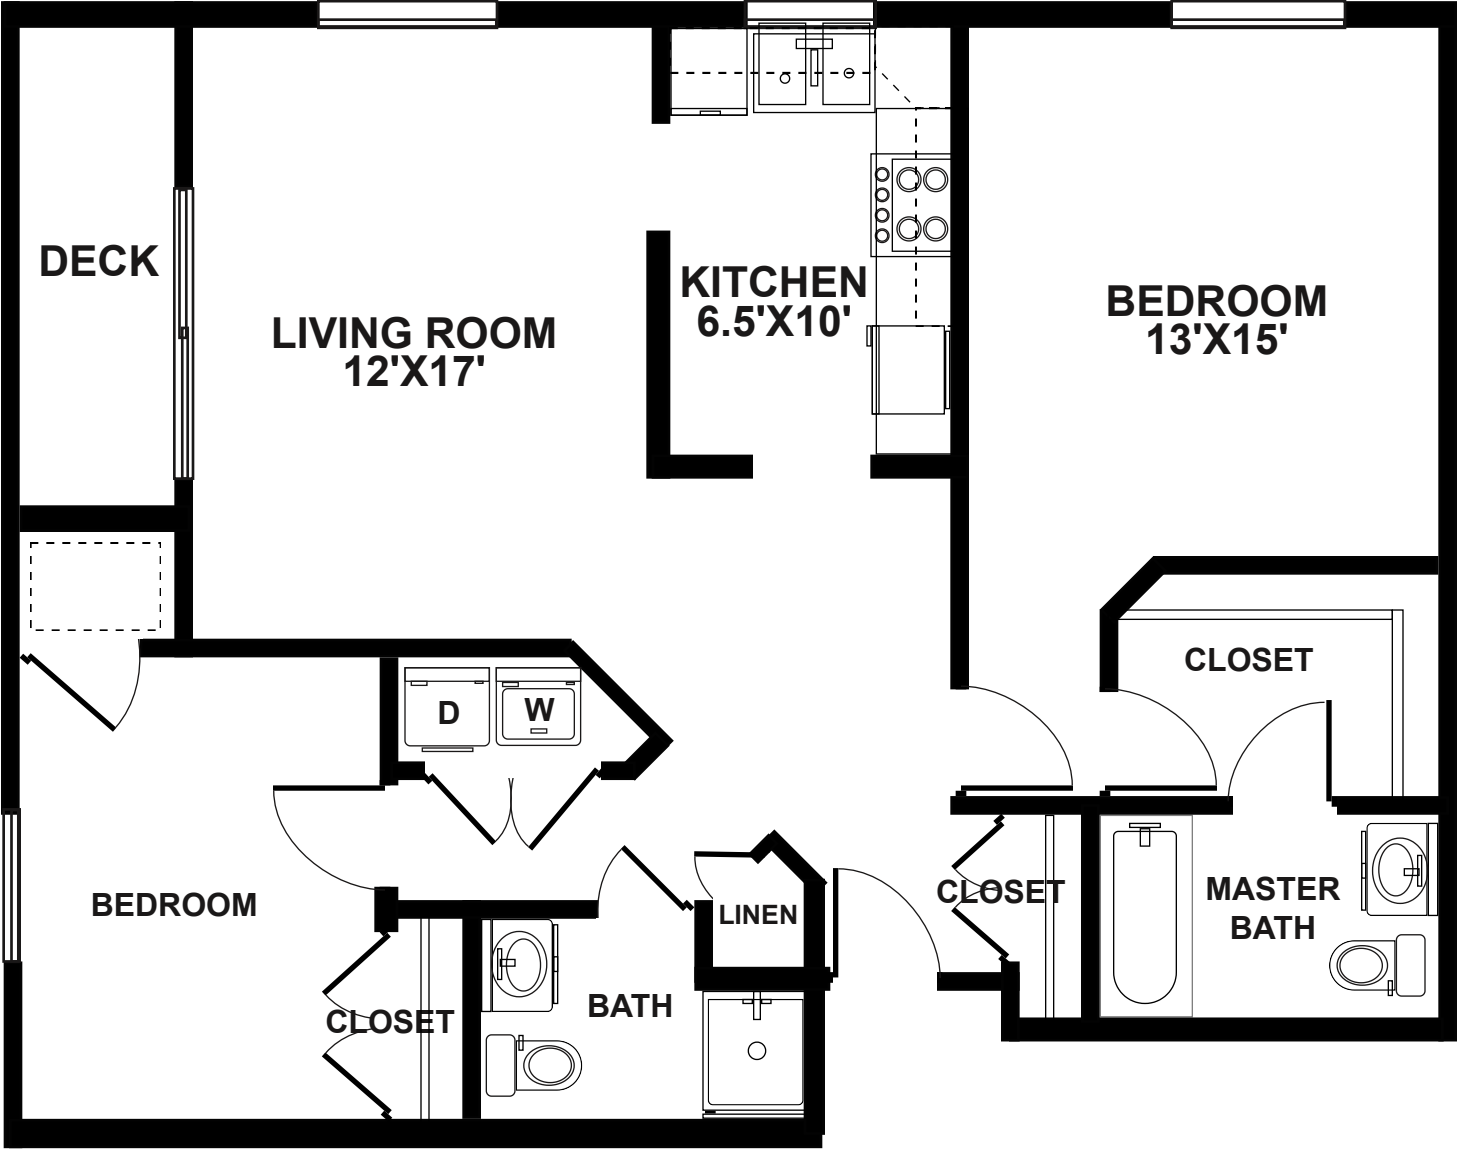

116 1st Ave. Northwest  
New Prague, MN 56071  
952-758-4610

Unit Type	B5
Square Feet	1431
Bedrooms	2 + Den
	2 Bath

116 1st Ave. Northwest  
New Prague, MN 56071  
952-758-4610

Unit Type	C1
Square Feet	1193
Bedrooms	2 Bed
	2 Bath

116 1st Ave. Northwest  
New Prague, MN 56071  
952-758-4610

Unit Type C2  
Square Feet 1112  
Bedrooms 2 Bed  
2 Bath