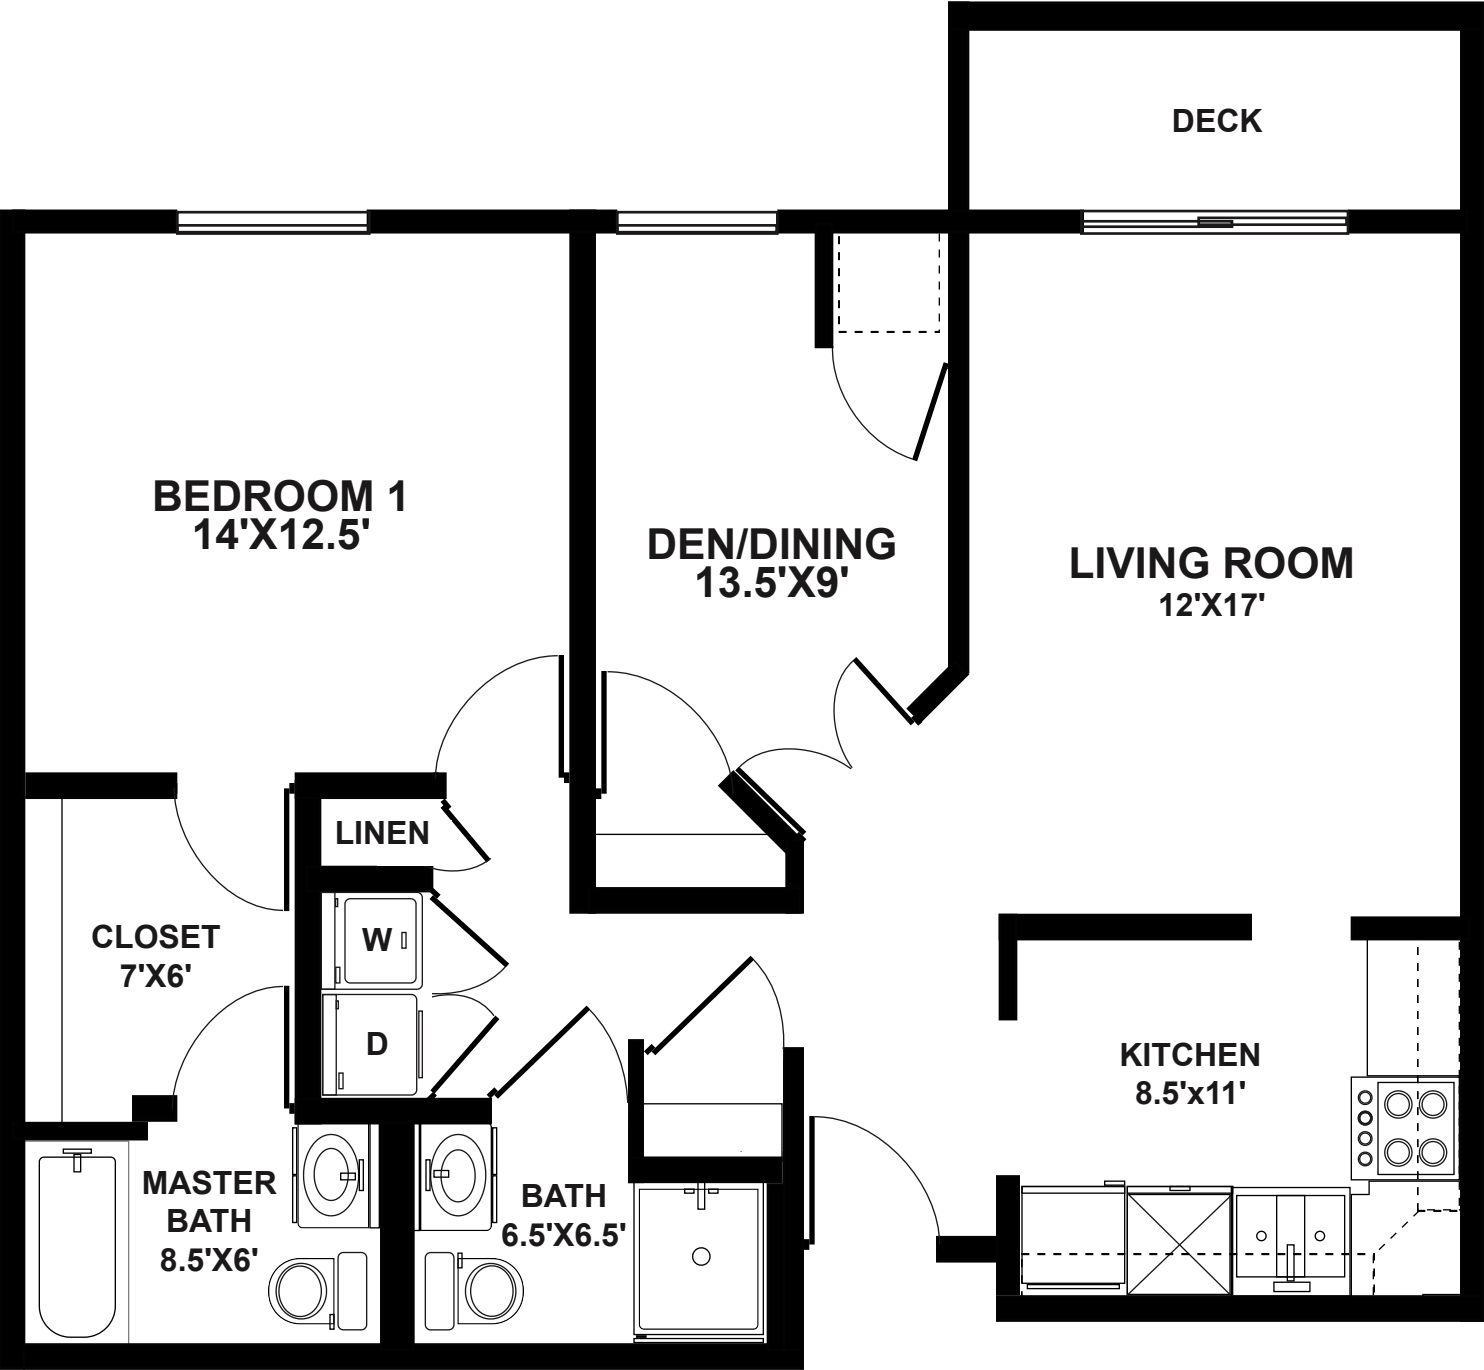

116 1st Ave. Northwest  
New Prague, MN 56071  
952-758-4610

Unit Type **A**  
Square Feet **763**  
Bedrooms **1**

116 1st Ave. Northwest  
New Prague, MN 56071  
952-758-4610

Unit Type	B1
Square Feet	979
Bedrooms	1 + Den

116 1st Ave. Northwest  
New Prague, MN 56071  
952-758-4610

Unit Type	B2
Square Feet	1027
Bedrooms	1 + Den
	2 Bath

116 1st Ave. Northwest  
 New Prague, MN 56071  
 952-758-4610

Unit Type	B3a
Square Feet	1154
Bedrooms	2 + Den
	2 Bath

116 1st Ave. Northwest  
New Prague, MN 56071  
952-758-4610

Unit Type	B3b
Square Feet	1194
Bedrooms	2 + Den
	2 Bath

116 1st Ave. Northwest  
New Prague, MN 56071  
952-758-4610

<b>Unit Type</b>	<b>B4</b>
<b>Square Feet</b>	<b>1036</b>
<b>Bedrooms</b>	<b>1 + Den</b>
	<b>1 Bath</b>

116 1st Ave. Northwest  
New Prague, MN 56071  
952-758-4610

Unit Type	B5
Square Feet	1431
Bedrooms	2 + Den
	2 Bath

116 1st Ave. Northwest  
New Prague, MN 56071  
952-758-4610

Unit Type	C1
Square Feet	1193
Bedrooms	2 Bed
	2 Bath