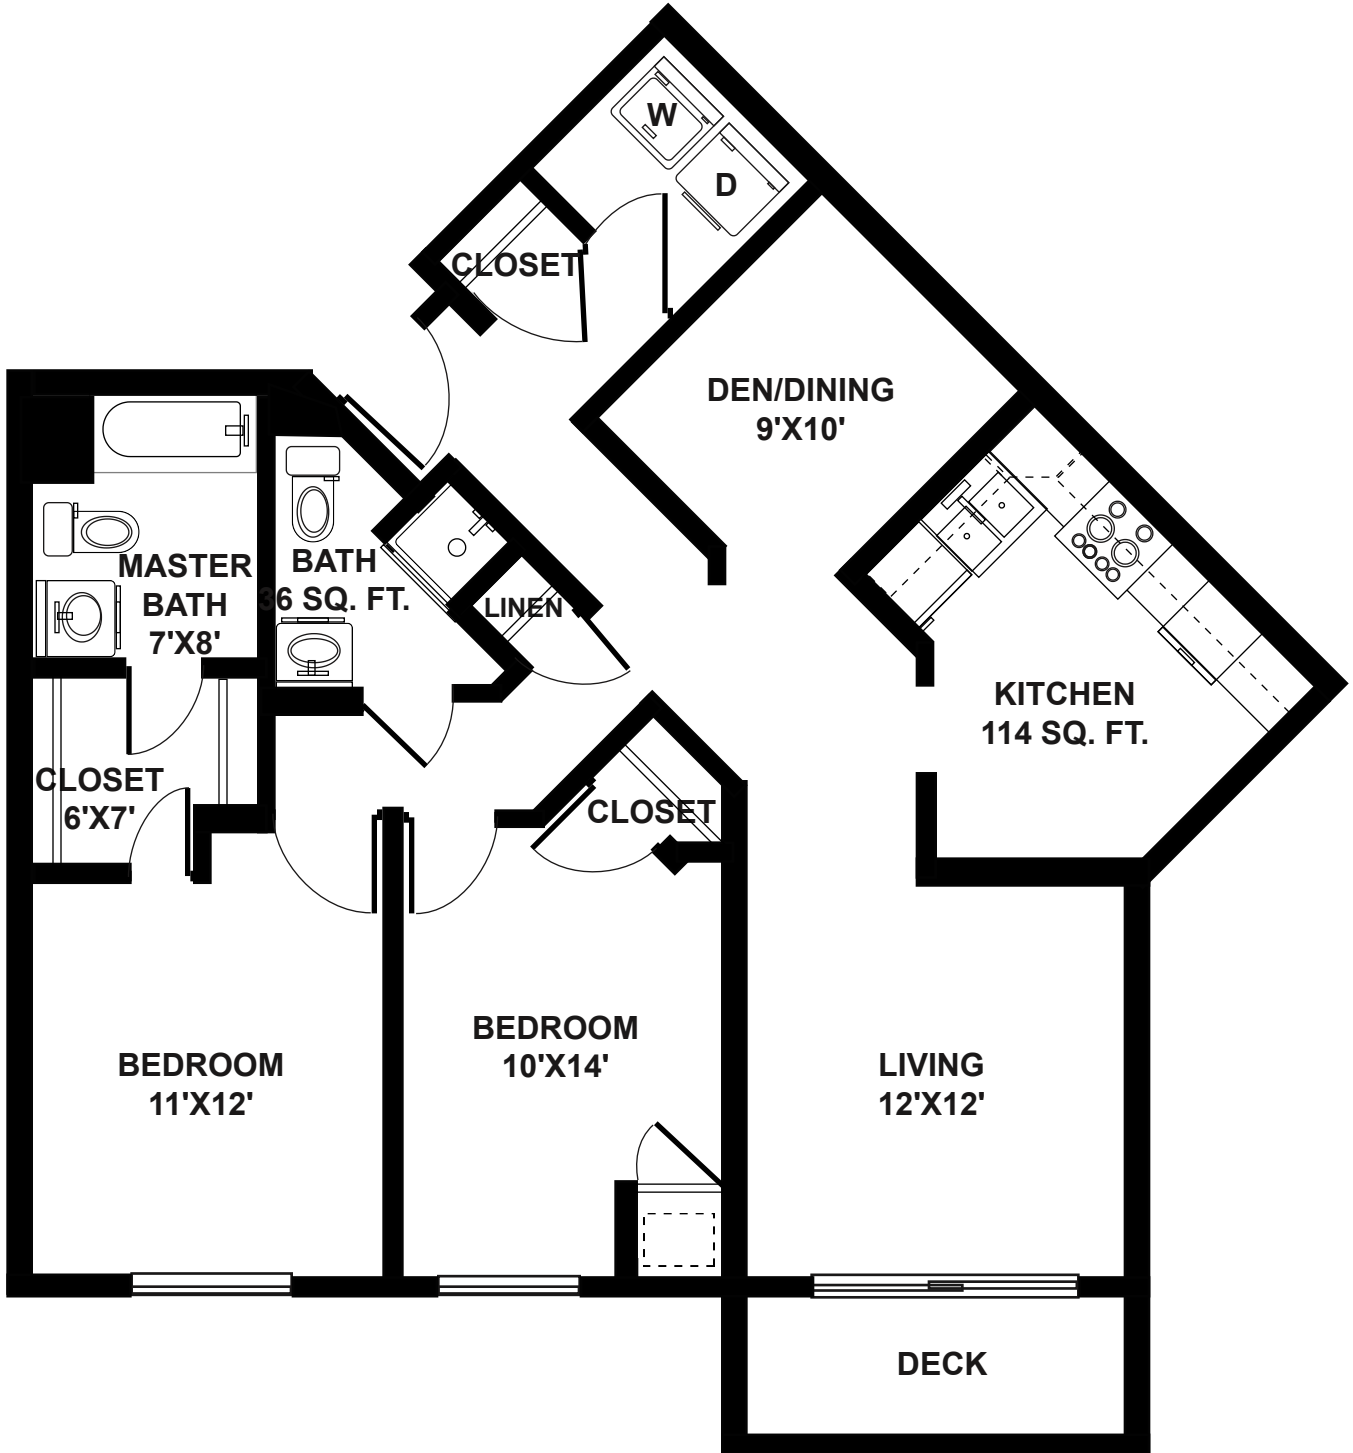

116 1st Ave. Northwest  
New Prague, MN 56071  
952-758-4610

Unit Type **A**  
Square Feet **763**  
Bedrooms **1**

116 1st Ave. Northwest  
New Prague, MN 56071  
952-758-4610

Unit Type	B1
Square Feet	979
Bedrooms	1 + Den

116 1st Ave. Northwest  
New Prague, MN 56071  
952-758-4610

Unit Type	B2
Square Feet	1027
Bedrooms	1 + Den
	2 Bath

116 1st Ave. Northwest  
 New Prague, MN 56071  
 952-758-4610

Unit Type	B3a
Square Feet	1154
Bedrooms	2 + Den
	2 Bath

116 1st Ave. Northwest  
New Prague, MN 56071  
952-758-4610

Unit Type	B3b
Square Feet	1194
Bedrooms	2 + Den
	2 Bath

116 1st Ave. Northwest  
New Prague, MN 56071  
952-758-4610

<b>Unit Type</b>	<b>B4</b>
<b>Square Feet</b>	<b>1036</b>
<b>Bedrooms</b>	<b>1 + Den</b>
	<b>1 Bath</b>

116 1st Ave. Northwest  
New Prague, MN 56071  
952-758-4610

Unit Type	B5
Square Feet	1431
Bedrooms	2 + Den
	2 Bath

116 1st Ave. Northwest  
New Prague, MN 56071  
952-758-4610

Unit Type	C1
Square Feet	1193
Bedrooms	2 Bed
	2 Bath