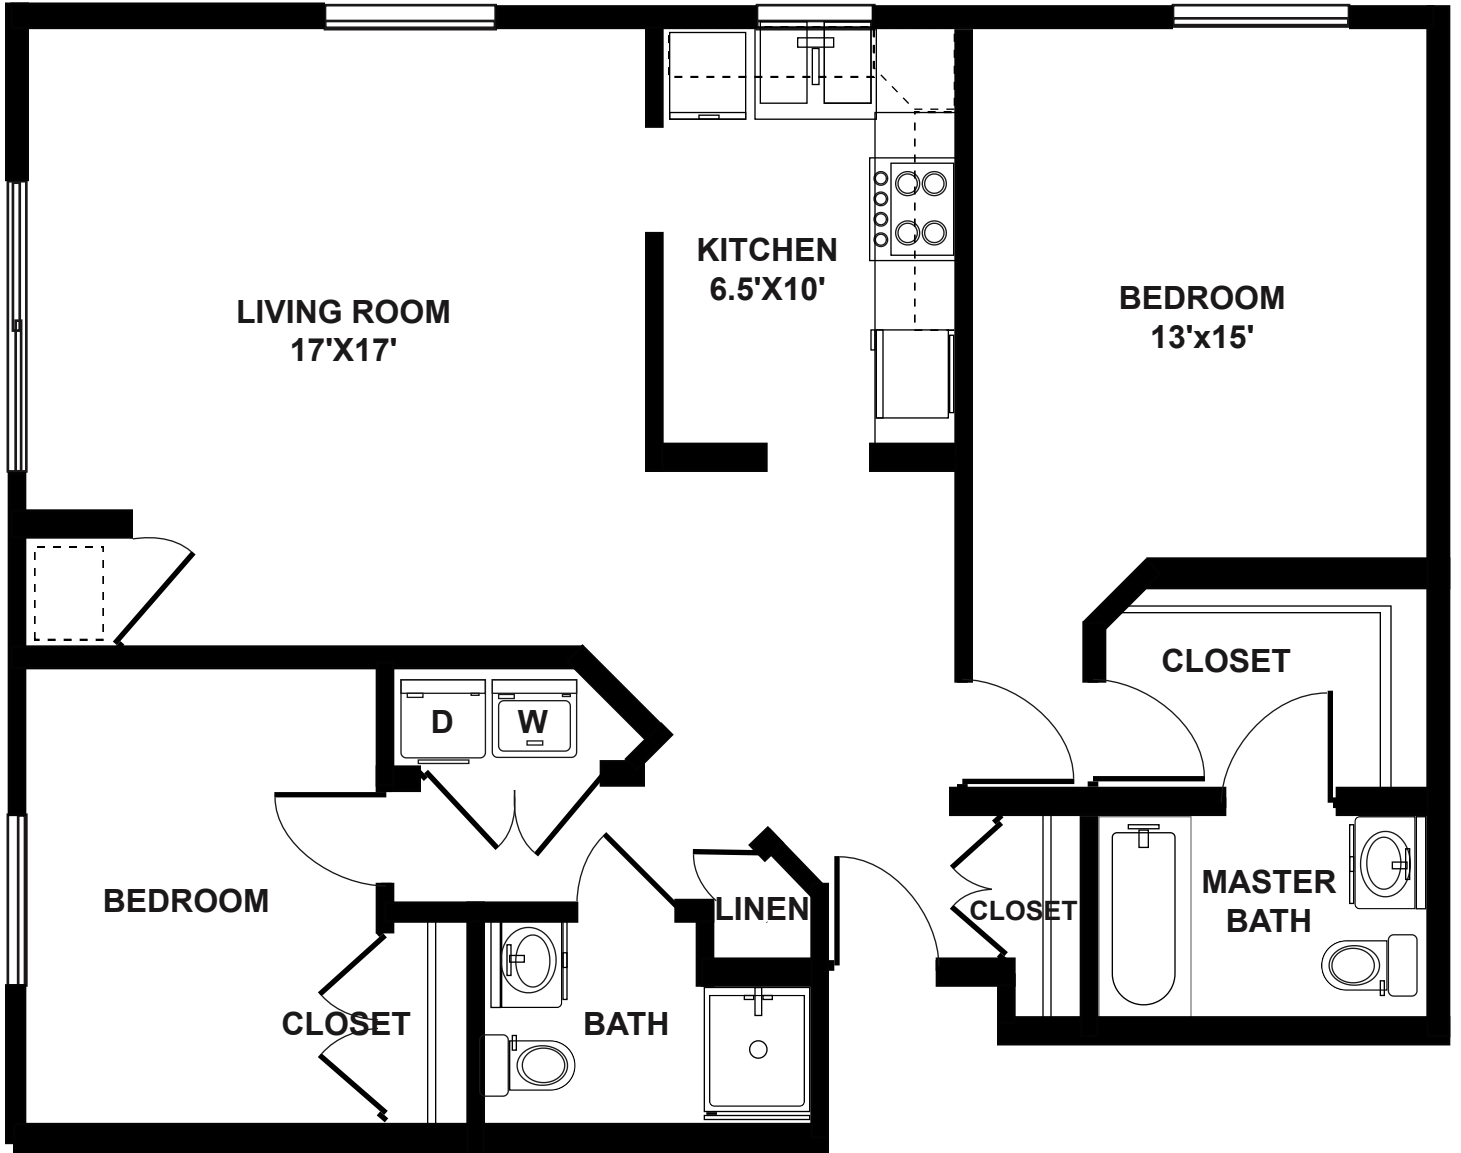

116 1st Ave. Northwest  
New Prague, MN 56071  
952-758-4610

Unit Type	B2
Square Feet	1027
Bedrooms	1 + Den
	2 Bath

116 1st Ave. Northwest  
 New Prague, MN 56071  
 952-758-4610

Unit Type	B3a
Square Feet	1154
Bedrooms	2 + Den
	2 Bath

116 1st Ave. Northwest  
New Prague, MN 56071  
952-758-4610

Unit Type	B3b
Square Feet	1194
Bedrooms	2 + Den
	2 Bath

116 1st Ave. Northwest  
New Prague, MN 56071  
952-758-4610

<b>Unit Type</b>	<b>B4</b>
<b>Square Feet</b>	<b>1036</b>
<b>Bedrooms</b>	<b>1 + Den</b>
	<b>1 Bath</b>

116 1st Ave. Northwest  
New Prague, MN 56071  
952-758-4610

Unit Type	B5
Square Feet	1431
Bedrooms	2 + Den
	2 Bath

116 1st Ave. Northwest  
New Prague, MN 56071  
952-758-4610

Unit Type	C1
Square Feet	1193
Bedrooms	2 Bed
	2 Bath

116 1st Ave. Northwest  
New Prague, MN 56071  
952-758-4610

Unit Type C2  
Square Feet 1112  
Bedrooms 2 Bed  
2 Bath