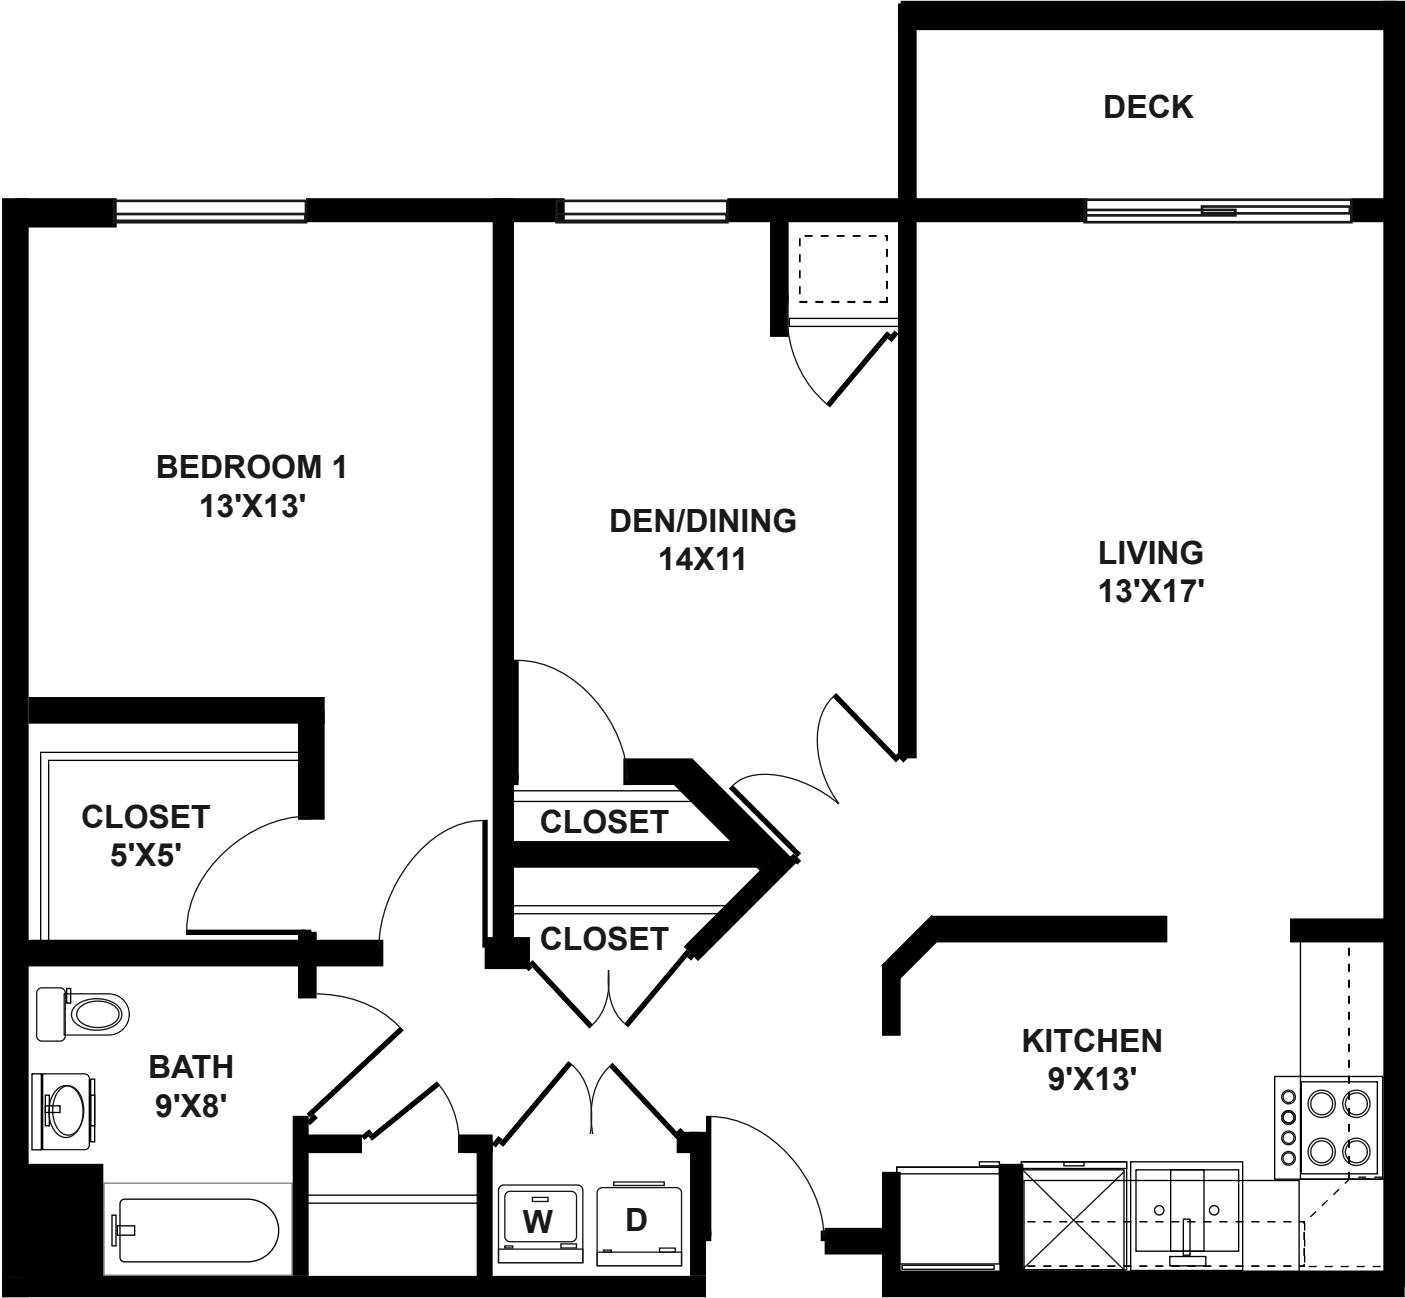

116 1st Ave. Northwest  
New Prague, MN 56071  
952-758-4610

Unit Type **A**  
Square Feet **763**  
Bedrooms **1**

116 1st Ave. Northwest  
New Prague, MN 56071  
952-758-4610

Unit Type	B1
Square Feet	979
Bedrooms	1 + Den

116 1st Ave. Northwest  
New Prague, MN 56071  
952-758-4610

Unit Type	B2
Square Feet	1027
Bedrooms	1 + Den
	2 Bath

116 1st Ave. Northwest  
 New Prague, MN 56071  
 952-758-4610

Unit Type	B3a
Square Feet	1154
Bedrooms	2 + Den
	2 Bath

116 1st Ave. Northwest  
New Prague, MN 56071  
952-758-4610

Unit Type	B3b
Square Feet	1194
Bedrooms	2 + Den
	2 Bath

116 1st Ave. Northwest  
New Prague, MN 56071  
952-758-4610

<b>Unit Type</b>	<b>B4</b>
<b>Square Feet</b>	<b>1036</b>
<b>Bedrooms</b>	<b>1 + Den</b>
	<b>1 Bath</b>