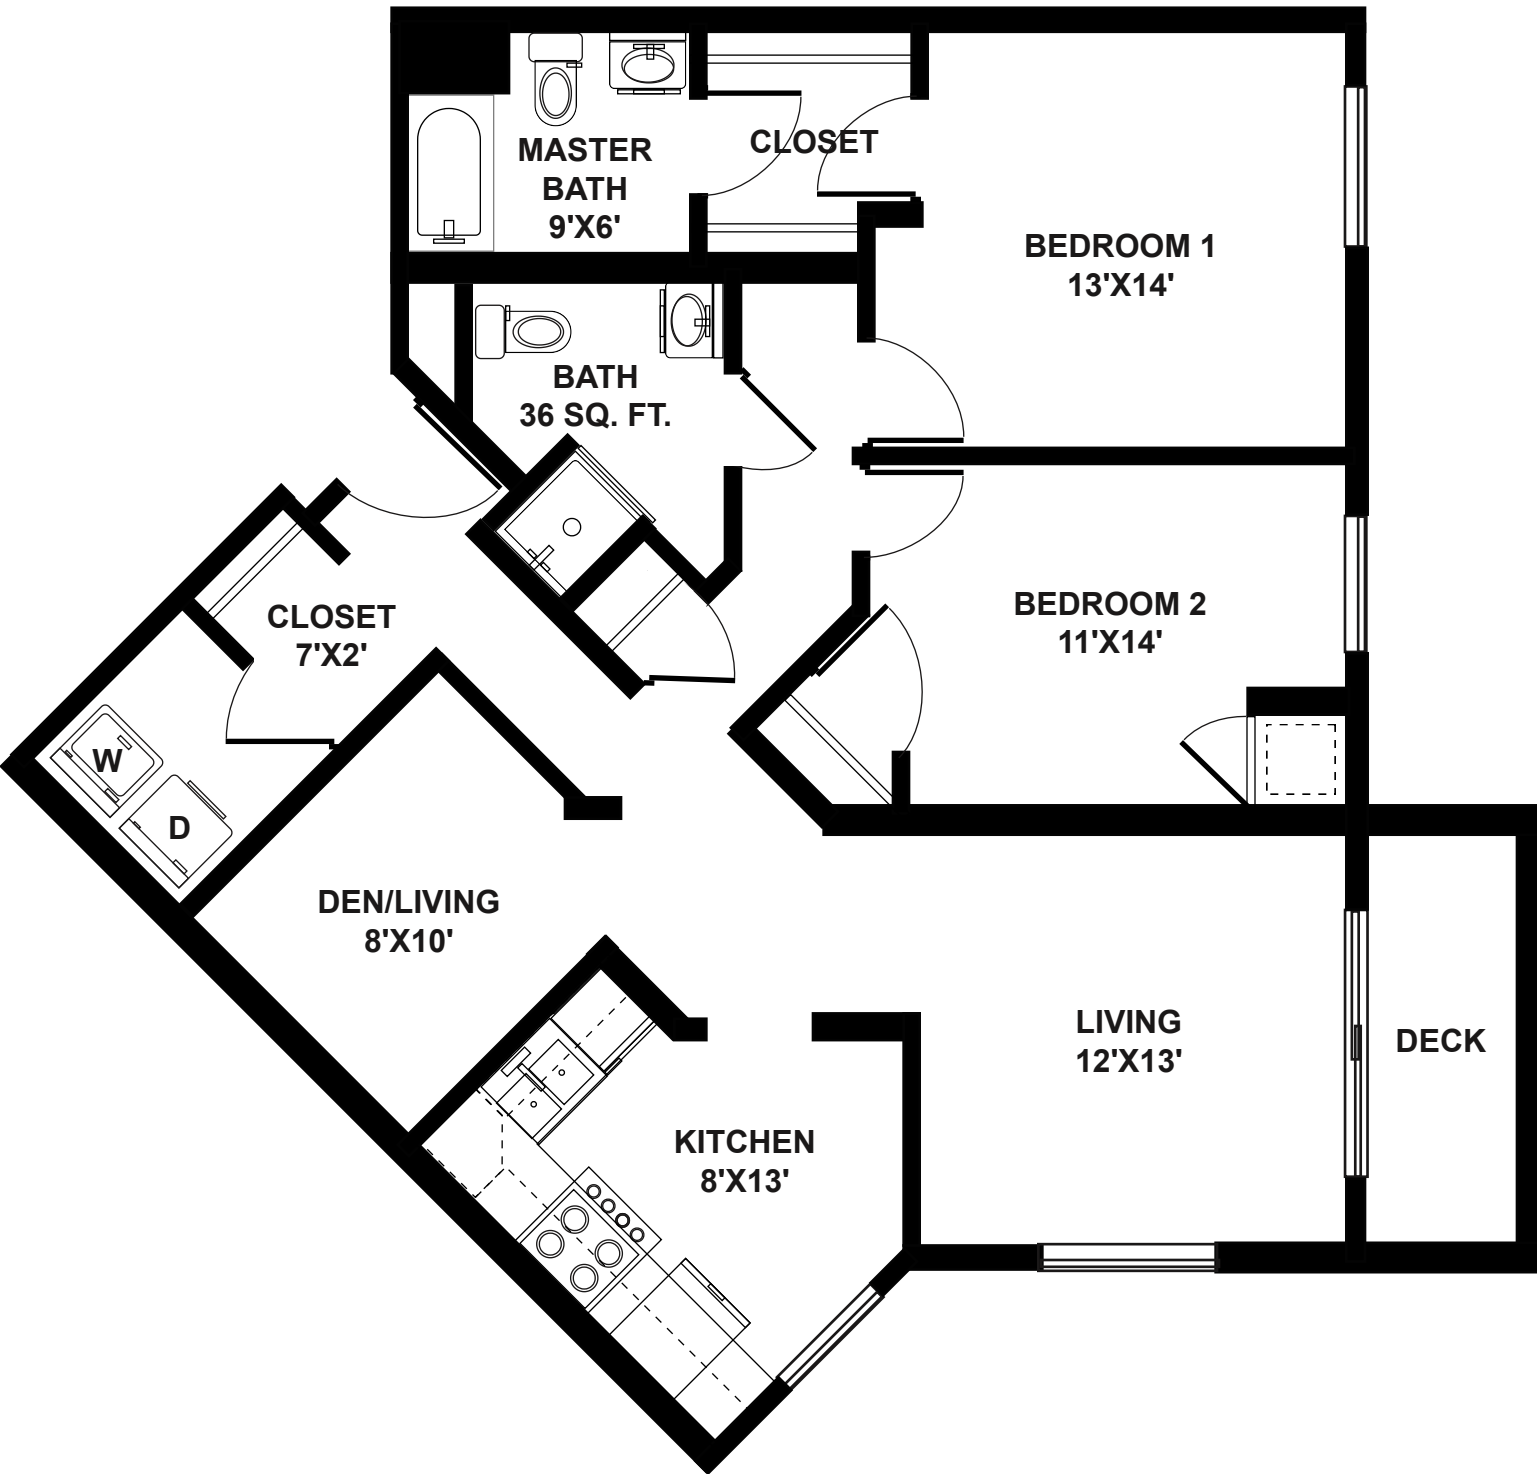

116 1st Ave. Northwest  
New Prague, MN 56071  
952-758-4610

Unit Type **A**  
Square Feet **763**  
Bedrooms **1**

116 1st Ave. Northwest  
New Prague, MN 56071  
952-758-4610

Unit Type	B1
Square Feet	979
Bedrooms	1 + Den

116 1st Ave. Northwest  
New Prague, MN 56071  
952-758-4610

Unit Type	B2
Square Feet	1027
Bedrooms	1 + Den
	2 Bath

116 1st Ave. Northwest  
 New Prague, MN 56071  
 952-758-4610

Unit Type	B3a
Square Feet	1154
Bedrooms	2 + Den
	2 Bath

116 1st Ave. Northwest  
New Prague, MN 56071  
952-758-4610

Unit Type	B3b
Square Feet	1194
Bedrooms	2 + Den
	2 Bath

116 1st Ave. Northwest  
New Prague, MN 56071  
952-758-4610

<b>Unit Type</b>	<b>B4</b>
<b>Square Feet</b>	<b>1036</b>
<b>Bedrooms</b>	<b>1 + Den</b>
	<b>1 Bath</b>

116 1st Ave. Northwest  
New Prague, MN 56071  
952-758-4610

Unit Type	B5
Square Feet	1431
Bedrooms	2 + Den
	2 Bath

116 1st Ave. Northwest  
New Prague, MN 56071  
952-758-4610

Unit Type	C1
Square Feet	1193
Bedrooms	2 Bed
	2 Bath