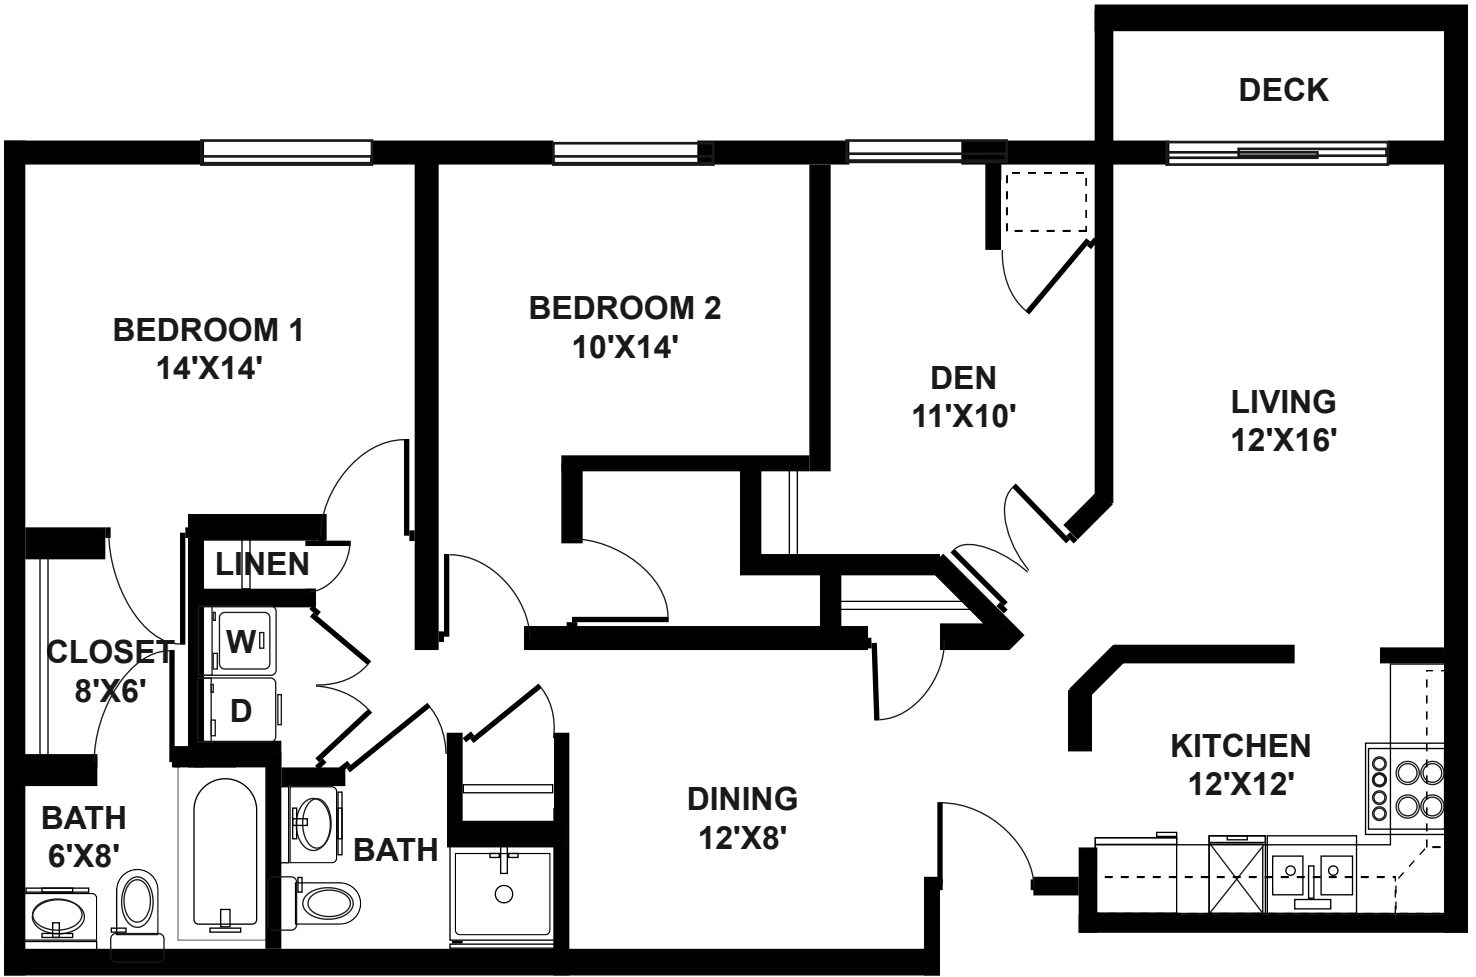

116 1st Ave. Northwest  
New Prague, MN 56071  
952-758-4610

Unit Type **A**  
Square Feet **763**  
Bedrooms **1**

116 1st Ave. Northwest  
New Prague, MN 56071  
952-758-4610

Unit Type	B1
Square Feet	979
Bedrooms	1 + Den

116 1st Ave. Northwest  
New Prague, MN 56071  
952-758-4610

Unit Type	B2
Square Feet	1027
Bedrooms	1 + Den
	2 Bath

116 1st Ave. Northwest  
 New Prague, MN 56071  
 952-758-4610

Unit Type	B3a
Square Feet	1154
Bedrooms	2 + Den
	2 Bath

116 1st Ave. Northwest  
New Prague, MN 56071  
952-758-4610

Unit Type	B3b
Square Feet	1194
Bedrooms	2 + Den
	2 Bath

116 1st Ave. Northwest  
New Prague, MN 56071  
952-758-4610

<b>Unit Type</b>	<b>B4</b>
<b>Square Feet</b>	<b>1036</b>
<b>Bedrooms</b>	<b>1 + Den</b>
	<b>1 Bath</b>

116 1st Ave. Northwest  
New Prague, MN 56071  
952-758-4610

Unit Type	B5
Square Feet	1431
Bedrooms	2 + Den
	2 Bath

116 1st Ave. Northwest  
New Prague, MN 56071  
952-758-4610

Unit Type	C1
Square Feet	1193
Bedrooms	2 Bed
	2 Bath