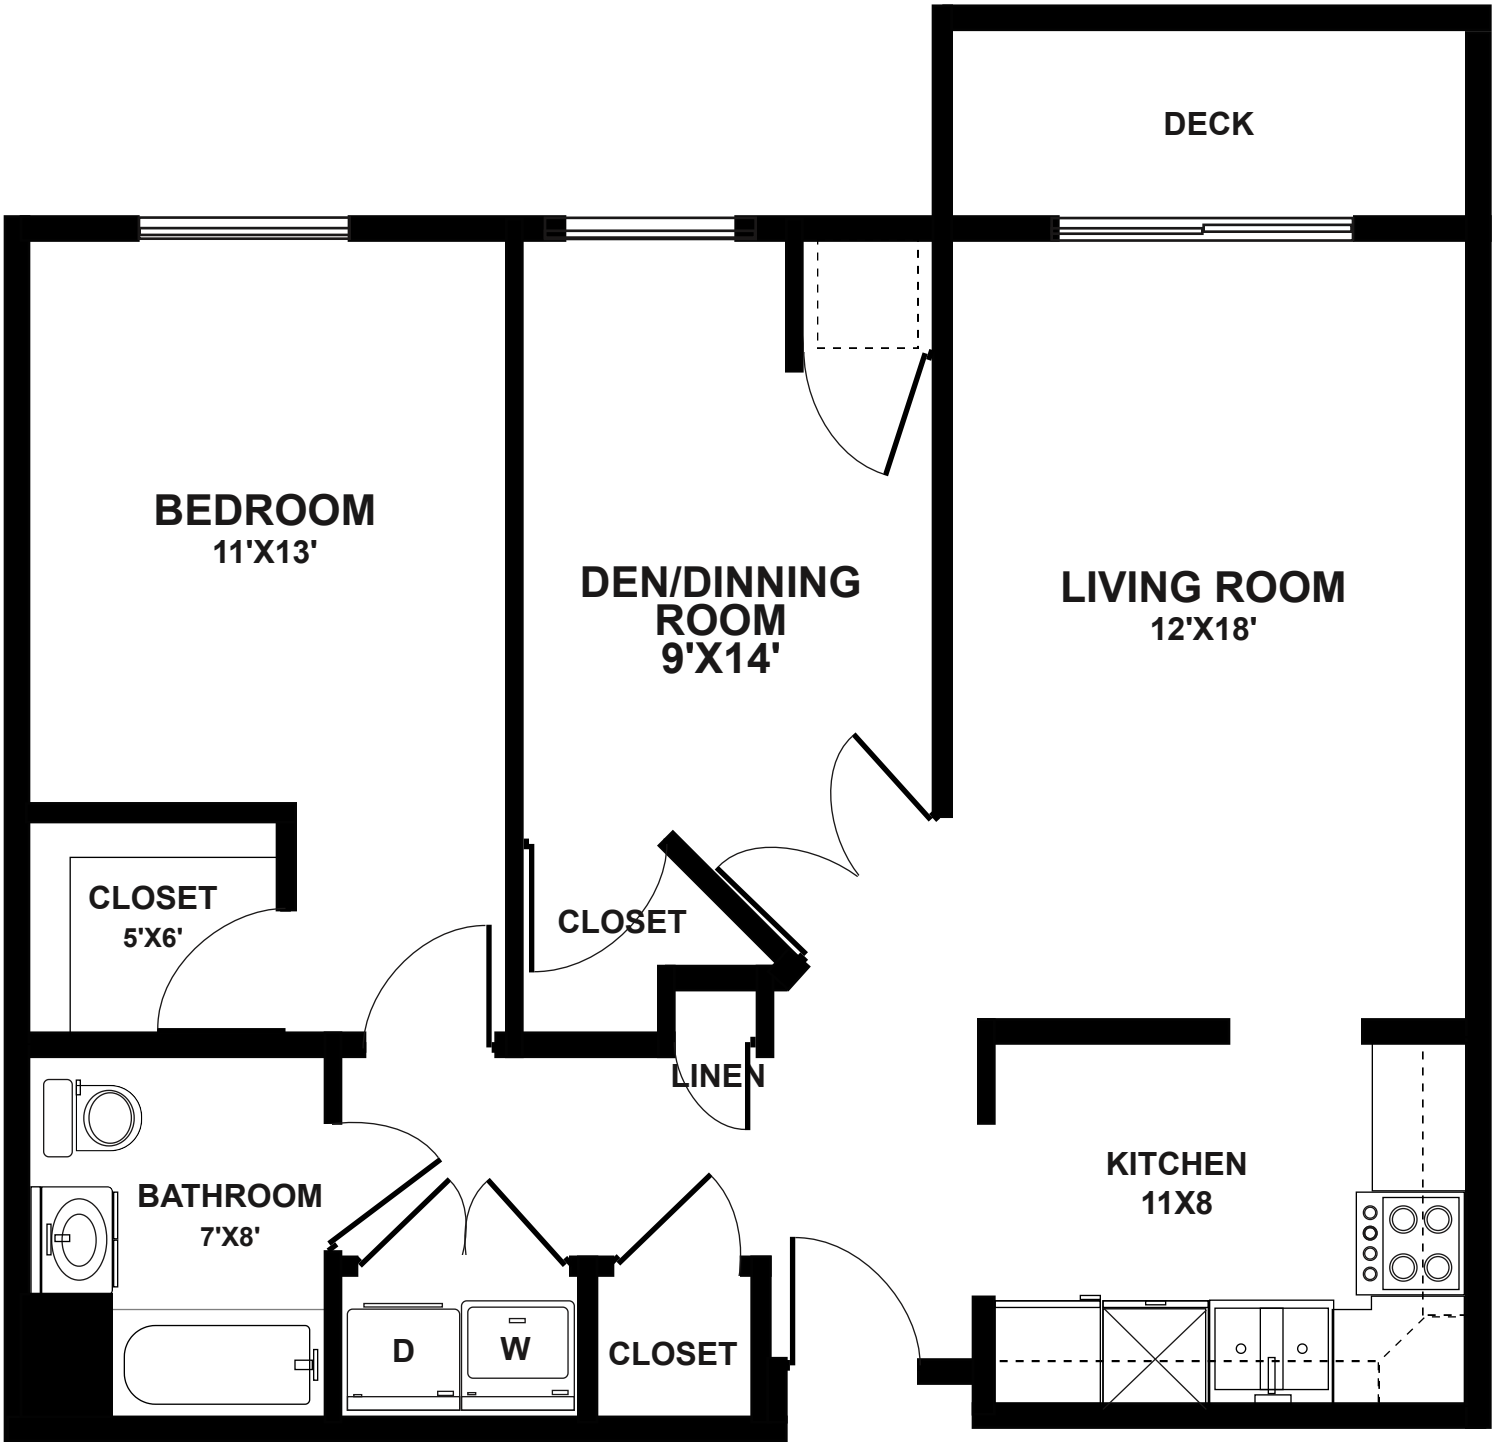

116 1st Ave. Northwest  
New Prague, MN 56071  
952-758-4610

Unit Type **A**  
Square Feet **763**  
Bedrooms **1**

116 1st Ave. Northwest  
New Prague, MN 56071  
952-758-4610

Unit Type	B1
Square Feet	979
Bedrooms	1 + Den

116 1st Ave. Northwest  
New Prague, MN 56071  
952-758-4610

Unit Type	B2
Square Feet	1027
Bedrooms	1 + Den
	2 Bath

116 1st Ave. Northwest  
 New Prague, MN 56071  
 952-758-4610

Unit Type	B3a
Square Feet	1154
Bedrooms	2 + Den
	2 Bath

116 1st Ave. Northwest  
New Prague, MN 56071  
952-758-4610

Unit Type	B3b
Square Feet	1194
Bedrooms	2 + Den
	2 Bath

116 1st Ave. Northwest  
New Prague, MN 56071  
952-758-4610

<b>Unit Type</b>	<b>B4</b>
<b>Square Feet</b>	<b>1036</b>
<b>Bedrooms</b>	<b>1 + Den</b>
	<b>1 Bath</b>

116 1st Ave. Northwest  
New Prague, MN 56071  
952-758-4610

Unit Type	B5
Square Feet	1431
Bedrooms	2 + Den
	2 Bath

116 1st Ave. Northwest  
New Prague, MN 56071  
952-758-4610

Unit Type	C1
Square Feet	1193
Bedrooms	2 Bed
	2 Bath